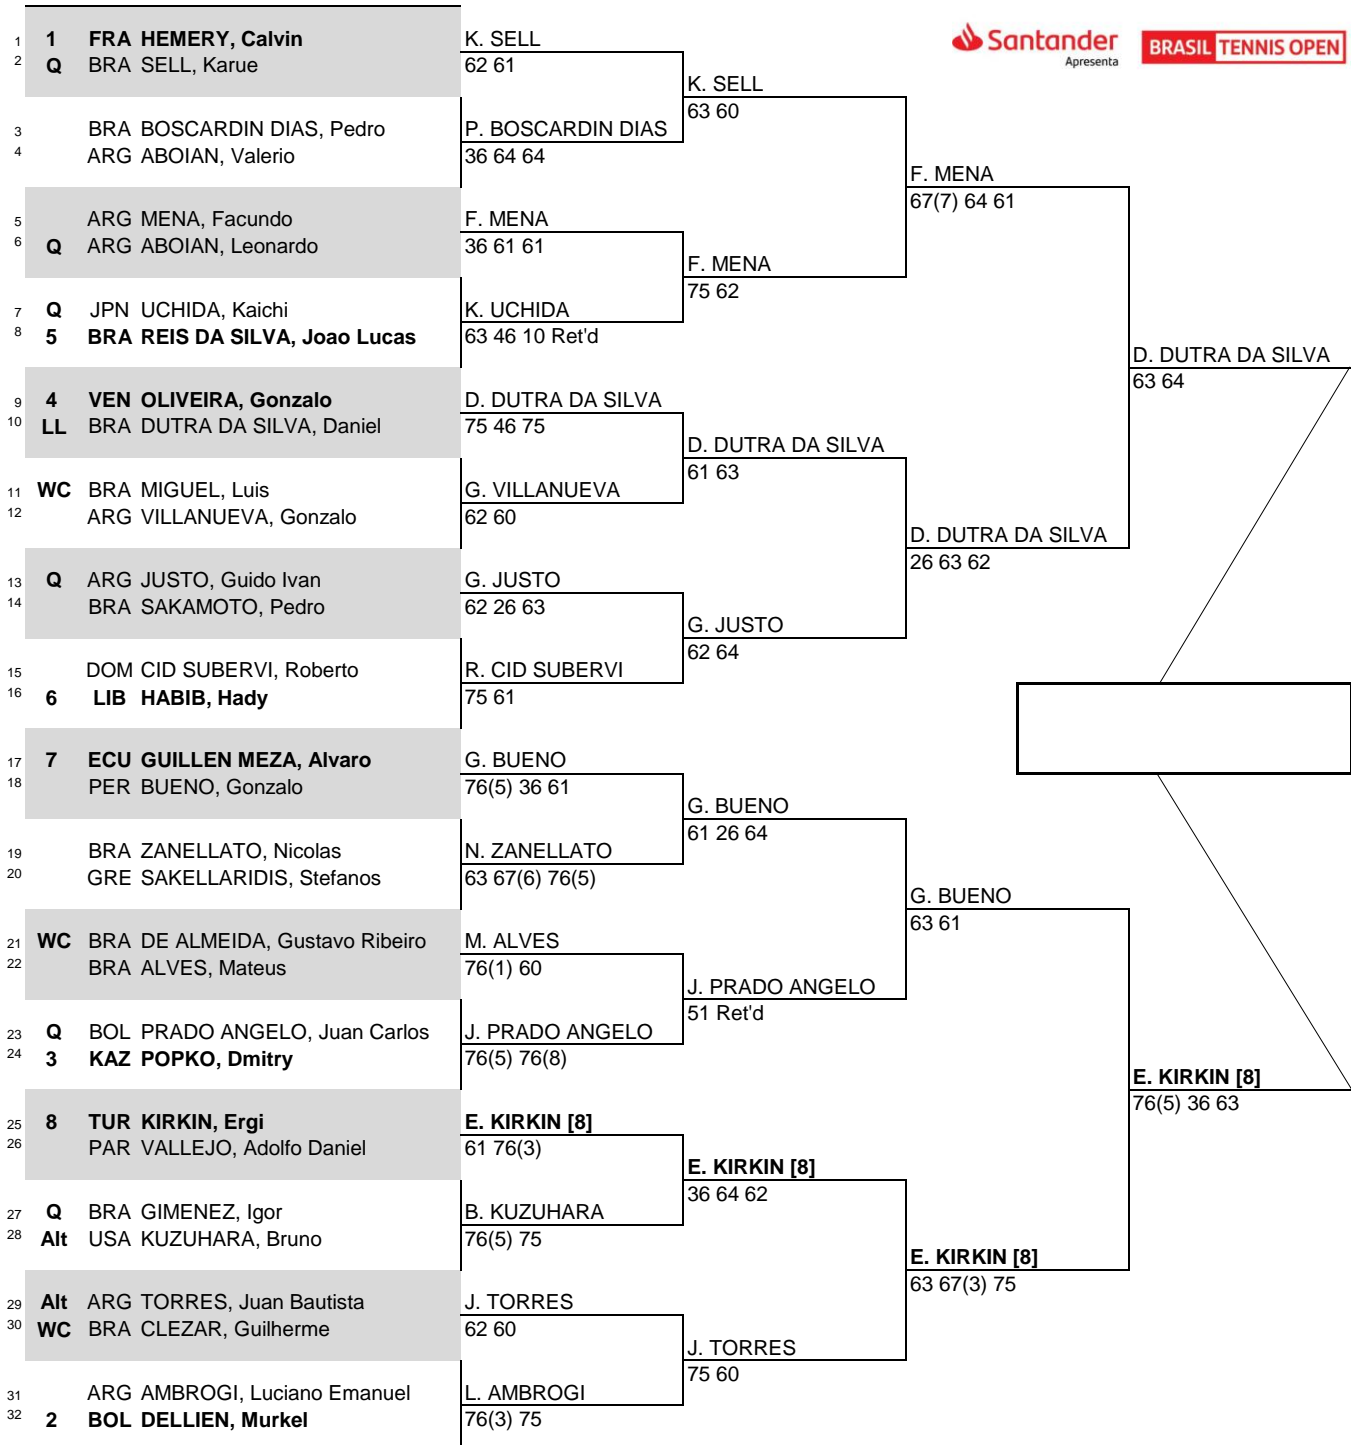

CITY, COUNTRY Porto Alegre, Brazil	TOURNAMENT DATES 29 April - 05 May 2024	SURFACE Red Clay	CATEGORY Challenger 50	PRIZE MONEY \$41,000
STATUS	NAT	MAIN DRAW SINGLES		

ATP, Inc. © Copyright 2014

	SEEDED PLAYERS	RANK	PRIZE MONEY	POINTS	ALTERNATES/LUCKY LOSERS	WITHDRAWALS	RETIREMENTS/WALKOVERS
1	HEMERY, Calvin	194	WINNER	\$5,660	50	D. Dutra da Silva (LL)	L. Midon (Illness)
2	DELLIEN, Murkel	222	FINALIST	\$3,350	25	J. Torres (Alt)	M. Alves -
3	POPKO, Dmitry	234	SEMI-FINALIST	\$1,960	14	B. Kuzuhara (Alt)	J. Reis Da Silva -
4	OLIVEIRA, Gonzalo	243	QUARTER-FINALIST	\$1,155	8		
5	REIS DA SILVA, Joao Lucas	282	SECOND ROUND	\$680	4		
6	HABIB, Hady	290	FIRST ROUND	\$410	0		
7	GUILLEN MEZA, Alvaro	294					
8	KIRKIN, Ergi	299					
FOLLOW LIVE SCORING AT www.ATPTour.com							
LAST DIRECT ACCEPTANCE			Bruno Kuzuhara - 471		CHALLENGER SUPERVISOR(S)		Rafael Schneider