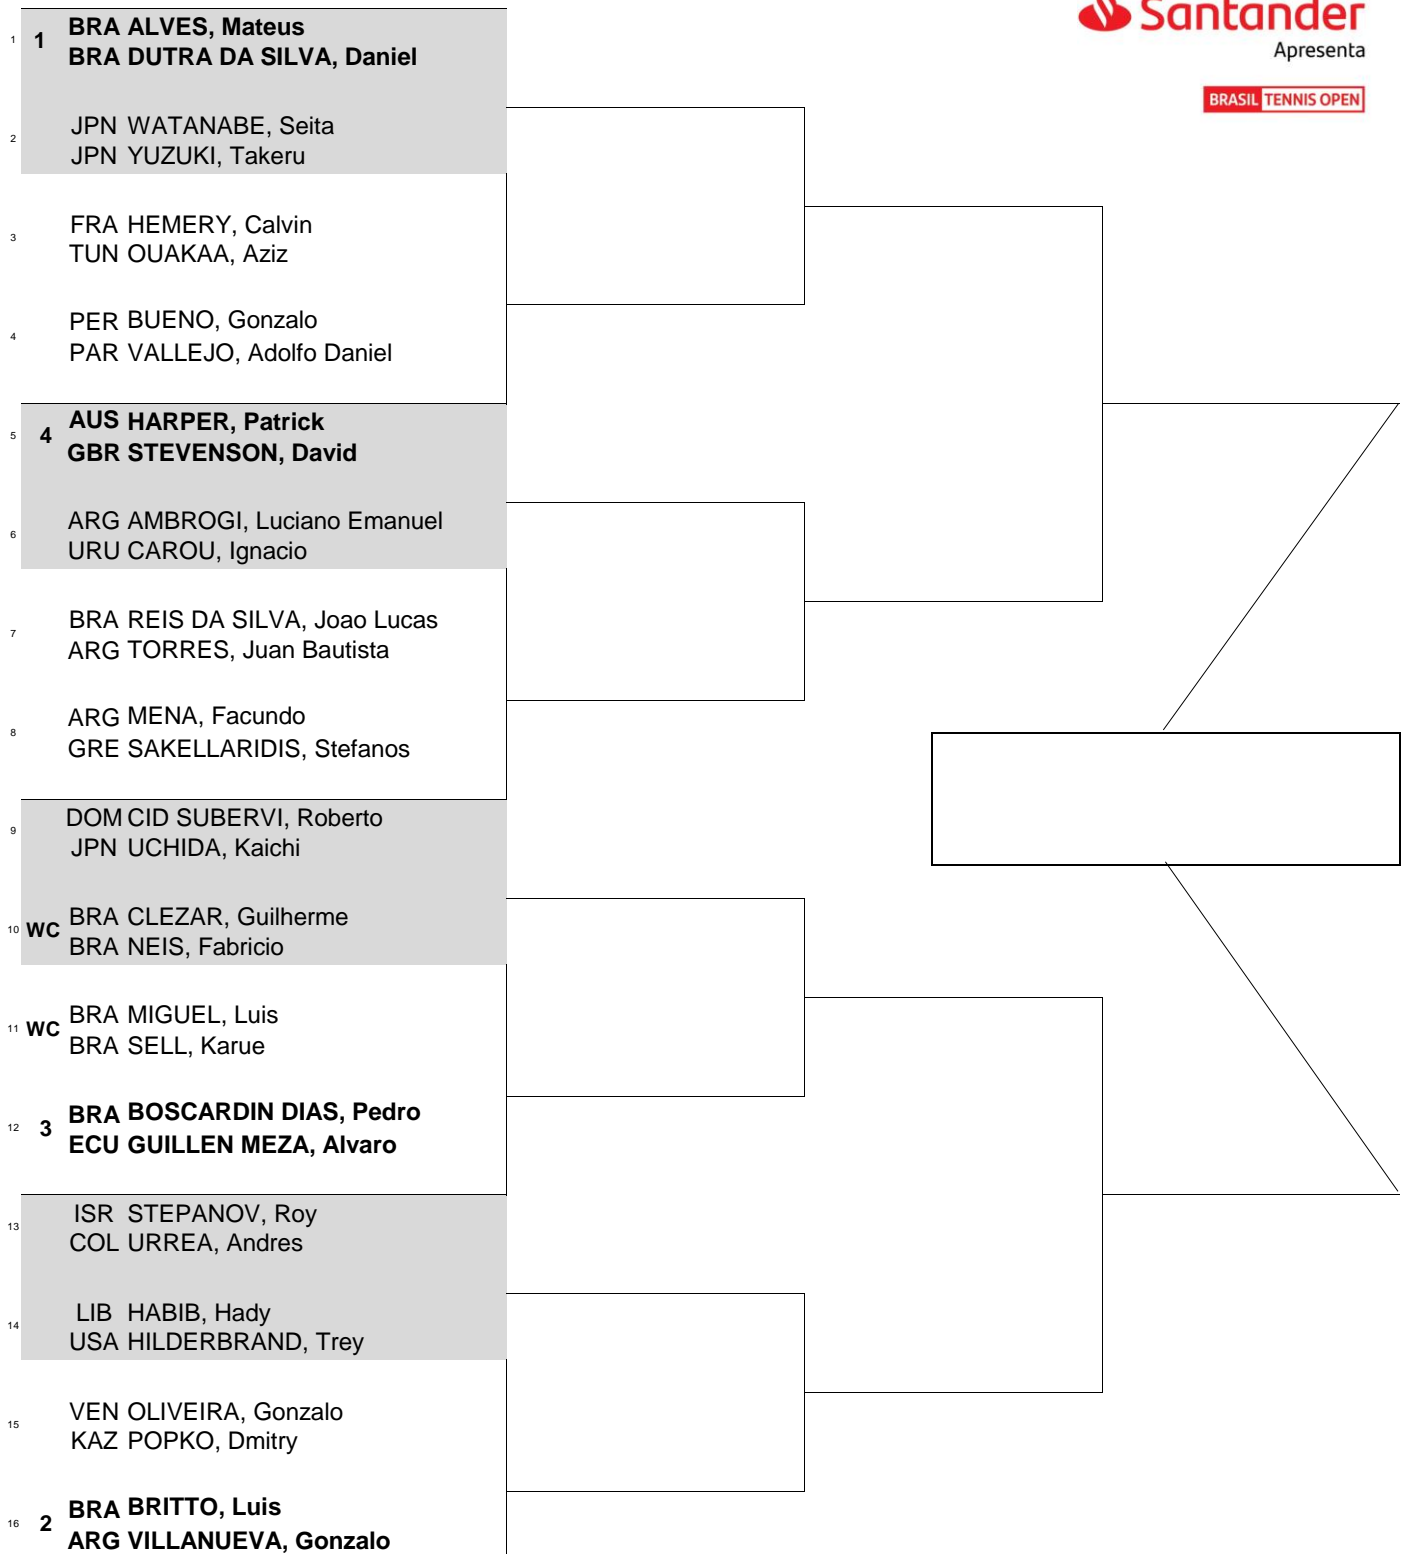

CITY, COUNTRY
Porto Alegre, Brazil

TOURNAMENT DATES
29 April - 05 May 2024

SURFACE
Red Clay

CATEGORY
Challenger 50

PRIZE MONEY
\$41000,0

STATUS NAT.

MAIN DRAW DOUBLES

BRASIL TENNIS OPEN

ATP Tour © Copyright 2014

SEEDED TEAMS	RANK	PRIZE MONEY (PER TEAM)	POINTS	ALTERNATES	RETIREMENTS/WALKOVERS
1 ALVES, Mateus / DUTRA DA SILVA, Daniel	440	WINNER \$2140,0	50		
2 BRITTO, Luis / VILLANUEVA, Gonzalo	490	FINALIST \$1250,0	30		
3 BOSCARDIN DIAS, Pedro / GUILLEN MEZA, Alvaro	656	SEMI-FINALIST \$750,0	17		
4 HARPER, Patrick / STEVENSON, David	662	QUARTER-FINALIST \$440,0	9		
FOLLOW LIVE SCORING AT www.ATPTour.com				WITHDRAWALS	
		FIRST ROUND \$240,0	0		
LAST DIRECT ACCEPTANCE:				Adv 707/On-site 714	CHALLENGER SUPERVISOR Ricardo Reis